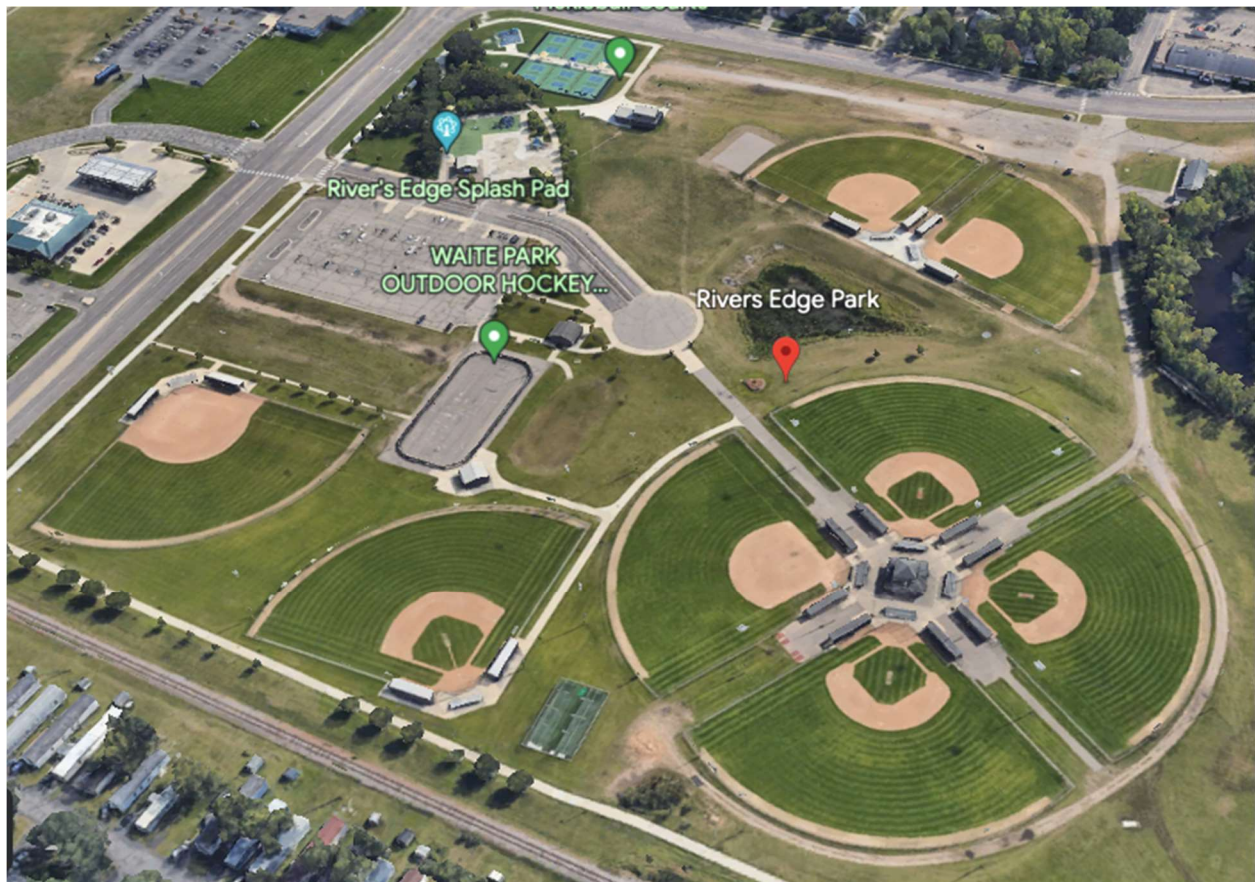

Splash Pads, Parks, Trails and More – St. Cloud Parks & Rec

2023 11YO Midwest Plains Regional Baseball Tournament

July 19-23, 2023 | Waite Park, MN

Rivers Edge Park

1060 Great Oak Drive, Waite Park, MN 56387

River's Edge Park is roughly 40 acres in size and has eight youth baseball fields. Four of the fields have grass infields with mounds and all fields have scoreboards. The complex includes parking, restrooms, concessions, splash pad, pickleball courts, outdoor fitness court, disc golf course and a recreational trail that is home to the Lake Wobegon Trail Head.